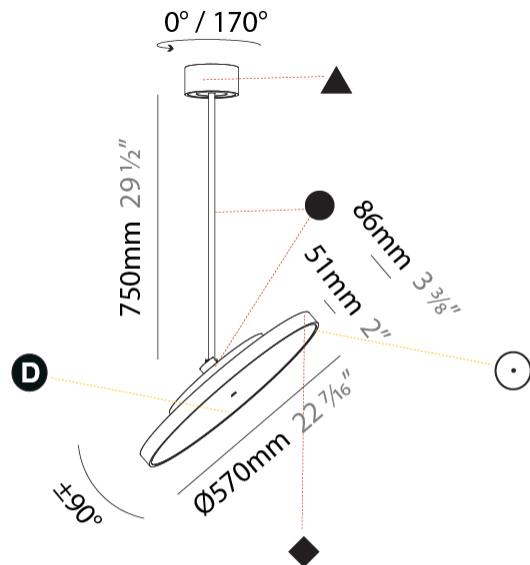

GENERAL

Series: Sign Diva Flex
Subseries: Sign Diva Flex
Brand: Prolicht
Division: Architectural
Mounting Type: Suspension
Mounting Location: Ceiling
Subcategory: Pendant

PHYSICAL

Shape: Round
Diameter (mm): 570
Diameter (in): 22 7/16
Height (mm): 870
Height (in): 34 1/4
Light Distribution: Adjustable / Direct
Weight (kg): 2.007
Weight (lbs): 4.42
Diffuser: PMMA - Opal / Micro-Prism / Sparkling Secret / Vintage Industrial
Fixture Finish: SSR / BKV / CWI / CRY / HAB / UFT / ITA / RUA / FTG / MYG / LOD / PUS / FRO / FUP / KIA / POP / BLS / SPG / MEY / GOH / GUM / CHC / COM / ABZ / JAG / OBR / MOS / ROR
Fixture Material: Extruded Aluminum / Steel

ELECTRICAL

Lamp Type: LED (Zhaga Standard)
Input Wattage (W): 58.3
Total Output Wattage (W): 46.9
Dimming: Tri-Mode (Non-Dimming and Phase Dimming (120Vac only) and 0-10V Dimming)
Driver Included: Yes
Driver Location: Integrated
Driver Type: Constant Current - Universal
Driver Class: Class 2
Input Voltage (V): 120 - 277
Constant Current (MA): 350

LED

Color Temperature (°K): 2700 / 3000 / 3500 / 4000
Max. Delivered Lumen (lm): 4439 / 4759 / 4801 / 4899
Nominal Lumen (lm): 6199 / 6646 / 6705 / 6842
CRI: >90 CRI
Lamp Life (hrs): 50000

OPTICAL

Adjustability: Rotational 170°; Tilt 90°

RATINGS AND CERTIFICATIONS

Certified By: Certified for North American Standards
IP rating: IP20